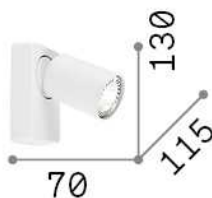

General info

Indoor - Wall lamps

Ean	8021696229027
Item	RUDY AP1 ROUND BIANCO
Installation	Wall lamps
Guarantee	5 years
Gross weight	0.35 kg
Volume	0.001688 m ³

Technical info

Net weight	0.27 kg
Insulation class	II
Protection index	IP20
Compliance	CE
Operating temperature	0° ~ +40 °C
Dimmer	Determined by the light bulb
Power output	220-240 V AC
Power supply	Not required
Adjustability	vert. 0°-90° , orizz. 0°-355°

Source info

Integrated source	Light bulb (included)
Replaceable source	Replaceable
Power	GU10 max 1 x 35 W
Emission	Direct
Max consumption	-
Bulb included	1 - E14 OLIVA 4W 3000K CRI80 SATIN