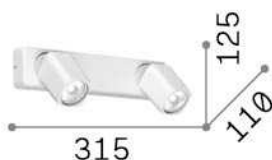

General info

Indoor - Ceiling lamps

Ean	8021696294803
Item	RUDY AP2 SQUARE BIANCO
Installation	Ceiling lamps
Guarantee	5 years
Gross weight	0.57 kg
Volume	0.00459 m ³

Technical info

Net weight	0.57 kg
Insulation class	II
Protection index	IP20
Compliance	CE
Operating temperature	0° ~ +40 °C
Dimmer	Determined by the light bulb
Power output	220-240 V AC
Power supply	Not required
Adjustability	vert. 0°-90° , orizz. 0°-355°

Source info

Integrated source	Light bulb (included)
Replaceable source	No
Power	GU10 max 2 x 35 W
Emission	Direct
Max consumption	-
Bulb included	1 - E14 OLIVA 4W 3000K CRI80 SATIN