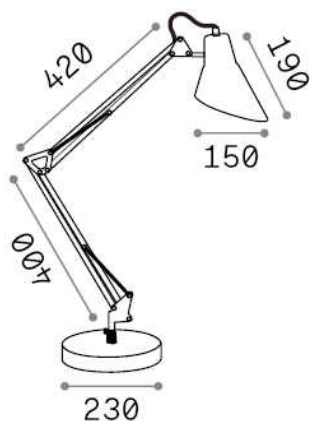

General info

Indoor - Table lamps

Ean	8021696061160
Item	SALLY TL1 NERO RAME
Installation	Table lamps
Guarantee	5 years
Gross weight	3.45 kg
Volume	0.013244 m ³

Technical info

Net weight	2.6 kg
Insulation class	II
Protection index	IP20
Compliance	CE
Operating temperature	0° ~ +40 °C
Dimmer	NO
Power output	220-240 V AC Integrated switch button
Power supply	Not required
Adjustability	YES

Source info

Integrated source	Light bulb (not included)
Replaceable source	No
Power	E27 max 1 x 42 W
Emission	Direct
Max consumption	-