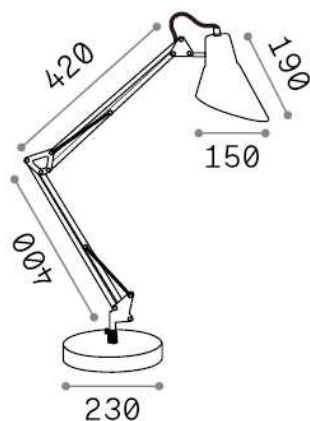

General info

Indoor - Table lamps

| | |
|---------------------|-------------------------|
| Ean | 8021696265285 |
| Item | SALLY TL1 TOTAL BLACK |
| Installation | Table lamps |
| Guarantee | 5 years |
| Gross weight | 3.45 kg |
| Volume | 0.013244 m ³ |

Technical info

| | |
|------------------------------|--|
| Net weight | 2.6 kg |
| Insulation class | II |
| Protection index | IP20 |
| Compliance | CE |
| Operating temperature | 0° ~ +40 °C |
| Dimmer | NO |
| Power output | 220-240 V AC Integrated switch button |
| Power supply | Not required |
| Adjustability | YES |