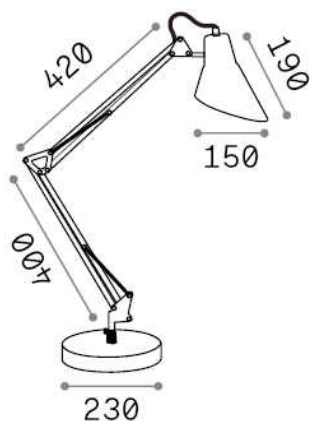

Net weight	2.6 kg
Insulation class	II
Protection index	IP20
Compliance	CE
Operating temperature	0° ~ +40 °C
Dimmer	NO
Power output	220-240 V AC Integrated switch button
Power supply	Not required
Adjustability	YES

Source info

Integrated source	Light bulb (not included)
Replaceable source	No
Power	E27 max 1 x 42 W
Emission	Direct
Max consumption	-