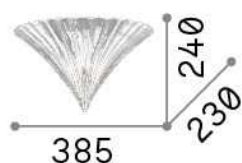

Source info

Integrated source	Light bulb (not included)
Replaceable source	No
Power	E14 max 1 x 40 W
Emission	Diffuse
Max consumption	-