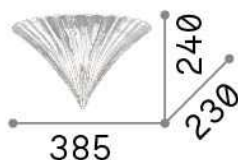

General info

Indoor - Wall lamps

Ean	8021696087368
Item	SANTA AP1 BIG TRASPARENTE
Installation	Wall lamps
Guarantee	5 years
Gross weight	3.63 kg
Volume	0.037975 m ³

Technical info

Net weight	2.9 kg
Insulation class	I
Protection index	IP20
Compliance	CE
Operating temperature	0° ~ +40 °C
Dimmer	Determined by the light bulb
Power output	220-240 V AC
Power supply	Not required