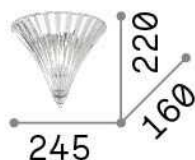

Source info

Integrated source	Light bulb (not included)
Replaceable source	No
Power	E14 max 1 x 40 W
Emission	Diffuse
Max consumption	-