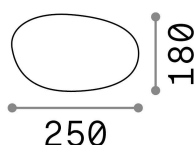

## Technical info

<b>Net weight</b>	0.71 kg
<b>Insulation class</b>	II
<b>Protection index</b>	IP44
<b>Compliance</b>	CE
<b>Operating temperature</b>	-
<b>Dimmer</b>	Determined by the light bulb
<b>Power output</b>	220-240 V AC 50/60 Hz
<b>Power supply</b>	Not required