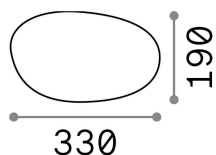

General info

Outdoor - Floor lamps

Ean	8021696161761
Item	SASSO PT1 D33
Installation	Floor lamps
Guarantee	5 years
Gross weight	1.36 kg
Volume	0.02093 m ³

Technical info

Net weight	0.9 kg
Insulation class	II
Protection index	IP44
Compliance	CE
Operating temperature	-
Dimmer	Determined by the light bulb
Power output	220-240 V AC 50/60 Hz
Power supply	Not required