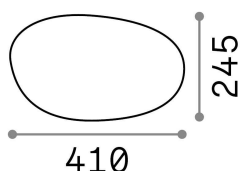

General info

Outdoor - Floor lamps

Ean	8021696161778
Item	SASSO PT1 D41
Installation	Floor lamps
Guarantee	5 years
Gross weight	2.7 kg
Volume	0.04437 m ³

Technical info

Net weight	1.5 kg
Insulation class	II
Protection index	IP44
Compliance	CE
Operating temperature	-
Dimmer	Determined by the light bulb
Power output	220-240 V AC 50/60 Hz
Power supply	Not required