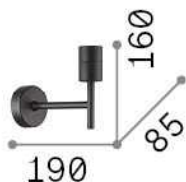

General info

Indoor - Wall lamps

Ean	8021696259772
Item	SET UP MAP1 NERO
Installation	Wall lamps
Guarantee	5 years
Gross weight	0.51 kg
Volume	0.00323 m ³

Technical info

Net weight	0.37 kg
Insulation class	I
Protection index	IP20
Compliance	CE
Operating temperature	0° ~ +40 °C
Dimmer	Determined by the light bulb
Power output	220-240 V AC
Power supply	Not required
Accessories not included	Lampshade

Source info

Integrated source	Light bulb (not included)
Replaceable source	No
Power	E27 max1 x 42 W
Emission	Diffuse
Max consumption	-
Features LED	-
CCT LED	-
Duration LED (t. 25°C)	-
CRI	-
Light beam	-
Useful light flux	-