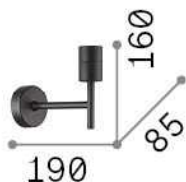

General info

Indoor - Wall lamps

Ean	8021696259802
Item	SET UP MAP1 OTTONE
Installation	Wall lamps
Guarantee	5 years
Gross weight	0.51 kg
Volume	0.00323 m ³

Technical info

Net weight	0.37 kg
Insulation class	I
Protection index	IP20
Compliance	CE
Operating temperature	0° ~ +40 °C
Dimmer	Determined by the light bulb
Power output	220-240 V AC
Power supply	Not required
Accessories not included	Lampshade

Source info

Integrated source	Light bulb (not included)
Replaceable source	No
Power	E27 max1 x 42 W
Emission	Diffuse
Max consumption	-
Features LED	-
CCT LED	-
Duration LED (t. 25°C)	-
CRI	-
Light beam	-
Useful light flux	-