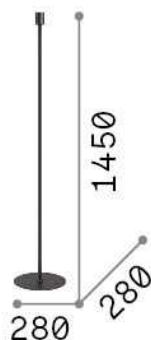

## Indoor - Floor lamps

<b>Ean</b>	8021696259994
<b>Item</b>	SET UP MPT1 NICKEL
<b>Installation</b>	Floor lamps
<b>Guarantee</b>	5 years
<b>Gross weight</b>	3.62 kg
<b>Volume</b>	0.02508 m <sup>3</sup>

## Technical info

<b>Net weight</b>	2.64 kg
<b>Insulation class</b>	II
<b>Protection index</b>	IP20
<b>Compliance</b>	CE
<b>Operating temperature</b>	0° ~ +40 °C
<b>Dimmer</b>	NO
<b>Power output</b>	220-240 V AC Integrated switch button
<b>Power supply</b>	Not required
<b>Accessories not included</b>	Lampshade

## Source info

<b>Integrated source</b>	Light bulb (not included)
<b>Repleaceable source</b>	No
<b>Power</b>	E27 max1 x 42 W
<b>Emission</b>	Diffuse
<b>Max consuption</b>	-
<b>Features LED</b>	-
<b>CCT LED</b>	-
<b>Duration LED (t. 25°c)</b>	-
<b>CRI</b>	-
<b>Light beam</b>	-
<b>Useful light flux</b>	-