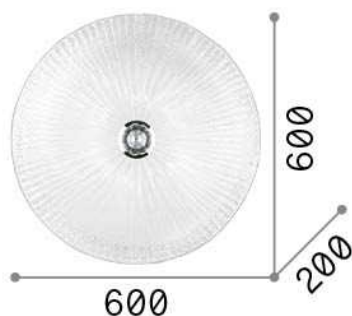

## Indoor - Ceiling lamps

<b>Ean</b>	8021696008622
<b>Item</b>	SHELL PL6 TRASPARENTE
<b>Installation</b>	Ceiling lamps
<b>Guarantee</b>	5 years
<b>Gross weight</b>	11.5 kg
<b>Volume</b>	0.094269 m <sup>3</sup>

## Technical info

<b>Net weight</b>	8.85 kg
<b>Insulation class</b>	I
<b>Protection index</b>	IP20
<b>Compliance</b>	CE
<b>Operating temperature</b>	0° ~ +40 °C
<b>Dimmer</b>	Determined by the light bulb
<b>Power output</b>	220-240 V AC
<b>Power supply</b>	Not required