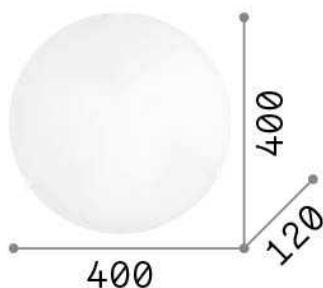

Source info

Integrated source	Light bulb (not included)
Replaceable source	No
Power	E27 max 3 x 60 W
Emission	Diffuse
Max consumption	-