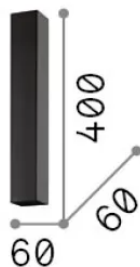

General info

Indoor - Ceiling lamps

Ean	8021696233826
Item	SKY PL1 H40 NERO
Installation	Ceiling lamps
Warranty	5 years
Gross weight	1.25 kg
Volume	0.002401 m ³

Technical info

Net weight	1.09 kg
Insulation class	II
Protection index	IP20
Compliance	CE
Operating temperature	0° ~ +40 °C
Dimmer	Non-dimmable
Power output	220-240 V AC
Power supply	Not required

Source info

Integrated source	Light bulb (included)
Replaceable source	Replaceable
Power	GU10 max 1 x 28 W
Emission	Direct
Max consumption	-
Bulb included	123943 GU10 07W 540Lm 3000K CRI90
Recommended bulb	123943 GU10 07W 540Lm 3000K CRI90