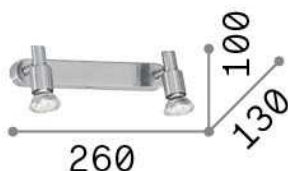

Source info

Integrated source	Light bulb (included)
Replaceable source	Replaceable
Power	GU10 max 2 x 50 W
Emission	Direct
Max consumption	-
Bulb included	1 - E14 OLIVA 4W 3000K CRI80 SATIN