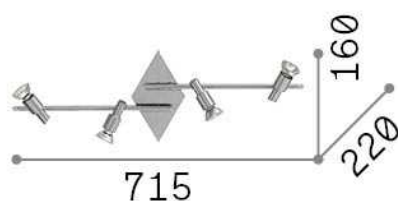

General info

Indoor - Ceiling lamps

Ean	8021696142098
Item	SLEM PL4 BIANCO
Installation	Ceiling lamps
Guarantee	5 years
Gross weight	1.39 kg
Volume	0.015158 m ³

Technical info

Net weight	1.07 kg
Insulation class	I
Protection index	IP20
Compliance	CE
Operating temperature	0° ~ +40 °C
Dimmer	Determined by the light bulb
Power output	220-240 V AC
Power supply	Not required
Adjustability	YES

Source info

Integrated source	Light bulb (included)
Replaceable source	Replaceable
Power	GU10 max 4 x 50 W
Emission	Direct
Max consumption	-
Bulb included	1 - E14 OLIVA 4W 3000K CRI80 SATIN