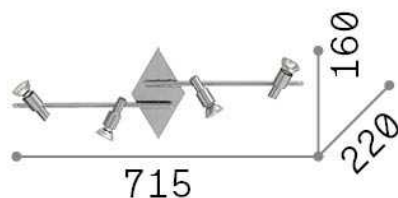

General info

Indoor - Ceiling lamps

Ean	8021696142067
Item	SLEM PL4 CROMO
Installation	Ceiling lamps
Guarantee	5 years
Gross weight	1.39 kg
Volume	0.015158 m ³

Technical info

Net weight	1.07 kg
Insulation class	I
Protection index	IP20
Compliance	CE
Operating temperature	0° ~ +40 °C
Dimmer	Determined by the light bulb
Power output	220-240 V AC
Power supply	Not required
Adjustability	YES

Source info

Integrated source	Light bulb (included)
Replaceable source	Replaceable
Power	GU10 max 4 x 50 W
Emission	Direct
Max consumption	-
Bulb included	1 - E14 OLIVA 4W 3000K CRI80 SATIN