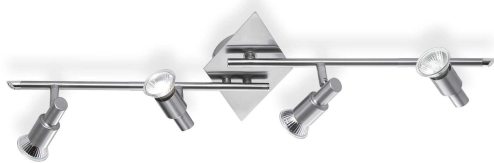

General info

Indoor - Ceiling lamps

Ean	8021696018850
Item	SLEM PL4 NICKEL
Installation	Ceiling lamps
Guarantee	5 years
Gross weight	1.39 kg
Volume	0.015158 m ³

Technical info

Net weight	1.07 kg
Insulation class	I
Protection index	IP20
Compliance	CE
Operating temperature	0° ~ +40 °C
Dimmer	Determined by the light bulb
Power output	220-240 V AC
Power supply	Not required
Adjustability	YES

Source info

Integrated source	Light bulb (included)
Replaceable source	Replaceable
Power	GU10 max 4 x 50 W
Emission	Direct
Max consumption	-
Bulb included	1 - E14 OLIVA 4W 3000K CRI80 SATIN