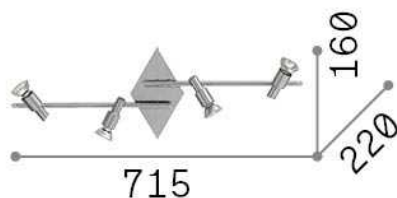

General info

Indoor - Ceiling lamps

Ean	8021696018850
Item	SLEM PL4 NICKEL
Installation	Ceiling lamps
Guarantee	5 years
Gross weight	1.39 kg
Volume	0.015158 m ³

Technical info

Net weight	1.07 kg
Insulation class	I
Protection index	IP20
Compliance	CE
Operating temperature	0° ~ +40 °C
Dimmer	Determined by the light bulb
Power output	220-240 V AC
Power supply	Not required
Adjustability	YES

Source info

Integrated source	Light bulb (included)
Replaceable source	Replaceable
Power	GU10 max 4 x 50 W
Emission	Direct
Max consumption	-
Bulb included	1 - E14 OLIVA 4W 3000K CRI80 SATIN