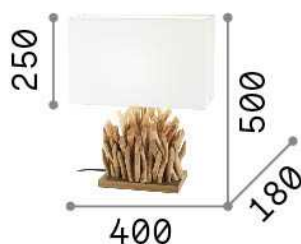

General info

Indoor - Table lamps

Ean	8021696201399
Item	SNELL TL1 BIG
Installation	Table lamps
Guarantee	5 years
Gross weight	2.9 kg
Volume	0.073255 m ³

Technical info

Net weight	1.4 kg
Insulation class	II
Protection index	IP20
Compliance	CE
Operating temperature	0° ~ +40 °C
Dimmer	NO
Power output	220-240 V AC Integrated switch button
Power supply	Not required