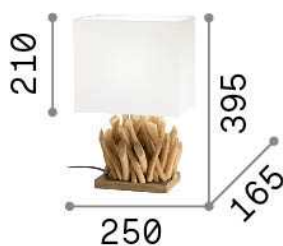

General info

Indoor - Table lamps

Ean	8021696201382
Item	SNELL TL1 SMALL
Installation	Table lamps
Guarantee	5 years
Gross weight	2.24 kg
Volume	0.03888 m ³

Technical info

Net weight	1.29 kg
Insulation class	II
Protection index	IP20
Compliance	CE
Operating temperature	0° ~ +40 °C
Dimmer	NO
Power output	220-240 V AC Integrated switch button
Power supply	Not required