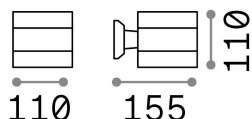

General info

Outdoor - Wall lamps

Ean	8021696061450
Item	SNIF AP1 ROUND NERO
Installation	Wall lamps
Guarantee	5 years
Gross weight	0.89 kg
Volume	0.003211 m ³

Technical info

Net weight	0.75 kg
Insulation class	I
Protection index	IP54
Compliance	CE
Operating temperature	-15° ~ +45 °C
Dimmer	Determined by the light bulb
Power output	220-240 V AC
Power supply	Not required