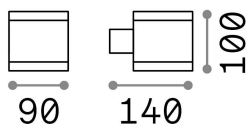

General info

Outdoor - Wall lamps

Ean	8021696123080
Item	SNIF AP1 SQUARE NERO
Installation	Wall lamps
Guarantee	5 years
Gross weight	0.67 kg
Volume	0.002723 m ³

Technical info

Net weight	0.6 kg
Insulation class	I
Protection index	IP44
Compliance	CE
Operating temperature	-
Dimmer	Determined by the light bulb
Power output	220-240 V AC
Power supply	Not required

Source info

Integrated source	Light bulb (not included)
Replaceable source	No
Power	G9 max 1 x 40 W
Emission	Direct + Indirect
Max consumption	-