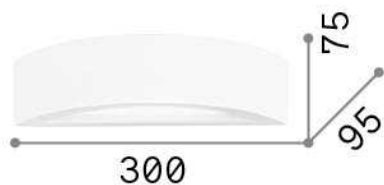

General info

Indoor - Wall lamps

Ean	8021696105710
Item	SODA AP1
Installation	Wall lamps
Guarantee	5 years
Gross weight	1.34 kg
Volume	0.006825 m ³

Technical info

Net weight	1.1 kg
Insulation class	I
Protection index	IP20
Compliance	CE
Operating temperature	0° ~ +40 °C
Dimmer	Determined by the light bulb
Power output	220-240 V AC
Power supply	Not required

Source info

Integrated source	Light bulb (not included)
Replaceable source	No
Power	E14 max 1 x 40 W
Emission	Direct + Indirect
Max consumption	-