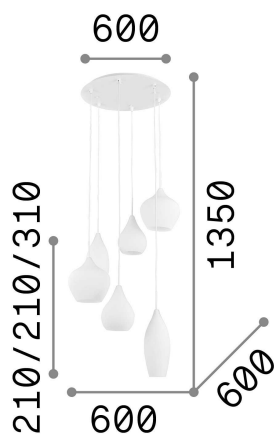

### Indoor - Suspensions

<b>Ean</b>	8021696087818
<b>Item</b>	SOFT SP6 BIANCO
<b>Installation</b>	Suspensions
<b>Guarantee</b>	5 years
<b>Gross weight</b>	8.43 kg
<b>Volume</b>	0.113832 m <sup>3</sup>

## Technical info

<b>Net weight</b>	6.4 kg
<b>Insulation class</b>	I
<b>Protection index</b>	IP20
<b>Compliance</b>	CE
<b>Operating temperature</b>	0° ~ +40 °C
<b>Dimmer</b>	Determined by the light bulb
<b>Power output</b>	220-240 V AC
<b>Power supply</b>	Not required

## Source info

<b>Integrated source</b>	Light bulb (not included)
<b>Replaceable source</b>	No
<b>Power</b>	E14 max 6 x 40 W
<b>Emission</b>	Diffuse
<b>Max consumption</b>	-