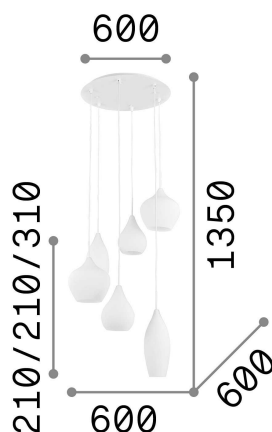

General info

Indoor - Suspensions

Ean	8021696111841
Item	SOFT SP6 FUME'
Installation	Suspensions
Guarantee	5 years
Gross weight	8.43 kg
Volume	0.113832 m ³

Technical info

Net weight	6.4 kg
Insulation class	I
Protection index	IP20
Compliance	CE
Operating temperature	0° ~ +40 °C
Dimmer	Determined by the light bulb
Power output	220-240 V AC
Power supply	Not required

Source info

Integrated source	Light bulb (not included)
Replaceable source	No
Power	E14 max 6 x 40 W
Emission	Diffuse
Max consumption	-