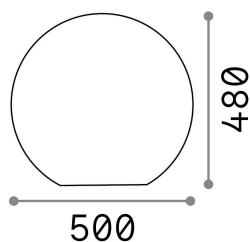

## Outdoor - Floor lamps

|                     |                         |
|---------------------|-------------------------|
| <b>Ean</b>          | 8021696191614           |
| <b>Item</b>         | SOLE PT1 D50            |
| <b>Installation</b> | Floor lamps             |
| <b>Guarantee</b>    | 5 years                 |
| <b>Gross weight</b> | 5.7 kg                  |
| <b>Volume</b>       | 0.146016 m <sup>3</sup> |