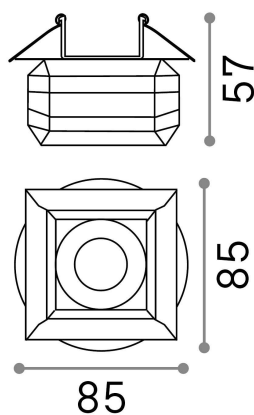

General info

Technical - Recessed lights

| | |
|---------------------|-----------------------|
| Ean | 8021696107691 |
| Item | SOUL-1 FI |
| Installation | Recessed lights |
| Guarantee | 5 years |
| Gross weight | 0.38 kg |
| Volume | 0.0009 m ³ |

Technical info

| | |
|--------------------------------|------------------------------|
| Net weight | 0.34 kg |
| Insulation class | II |
| Protection index | IP20 |
| Compliance | CE |
| Operating temperature | 0° ~ +40 °C |
| Dimmer | Determined by the light bulb |
| Power output | 220-240 V AC |
| Power supply | Not required |
| Recessed specifications | Ø 55 - h. ≥ 55 , 7-15 |