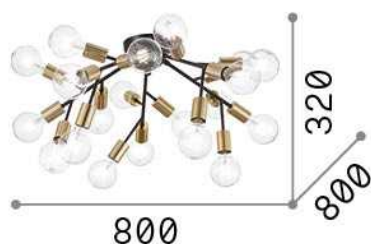

### Indoor - Ceiling lamps

<b>Ean</b>	8021696238333
<b>Item</b>	SPARK PL20
<b>Installation</b>	Ceiling lamps
<b>Guarantee</b>	5 years
<b>Gross weight</b>	4.19 kg
<b>Volume</b>	0.0864 m <sup>3</sup>

## Technical info

<b>Net weight</b>	2.73 kg
<b>Insulation class</b>	II
<b>Protection index</b>	IP20
<b>Compliance</b>	CE
<b>Operating temperature</b>	0° ~ +40 °C
<b>Dimmer</b>	Determined by the light bulb
<b>Power output</b>	220-240 V AC
<b>Power supply</b>	Not required