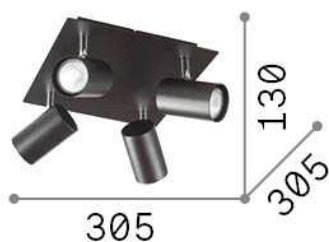

### Indoor - Ceiling lamps

<b>Ean</b>	8021696156781
<b>Item</b>	SPOT PL4 NERO
<b>Installation</b>	Ceiling lamps
<b>Guarantee</b>	5 years
<b>Gross weight</b>	1.54 kg
<b>Volume</b>	0.01392 m <sup>3</sup>

## Technical info

<b>Net weight</b>	1.32 kg
<b>Insulation class</b>	I
<b>Protection index</b>	IP20
<b>Compliance</b>	CE
<b>Operating temperature</b>	0° ~ +40 °C
<b>Dimmer</b>	Determined by the light bulb
<b>Power output</b>	220-240 V AC
<b>Power supply</b>	Not required
<b>Adjustability</b>	YES