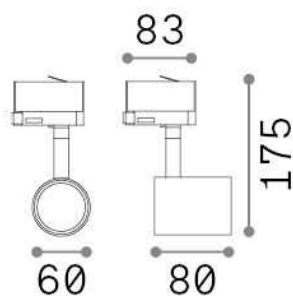

## Technical - Spotlights and Tracks

<b>Ean</b>	8021696269634
<b>Item</b>	SPOT TRACK OTTONE
<b>Installation</b>	Spotlights and Tracks
<b>Guarantee</b>	5 years
<b>Gross weight</b>	0.4 kg
<b>Volume</b>	0.0016 m <sup>3</sup>

## Technical info

<b>Net weight</b>	0.25 kg
<b>Insulation class</b>	II
<b>Protection index</b>	IP20
<b>Compliance</b>	CE
<b>Operating temperature</b>	0° ~ +40 °C
<b>Dimmer</b>	Determined by the light bulb, On-Off
<b>Power output</b>	120-240 V AC
<b>Power supply</b>	Not required
<b>Adjustability</b>	YES

## Source info

<b>Integrated source</b>	Light bulb (not included)
<b>Replaceable source</b>	No
<b>Power</b>	GU10 max 1 x 50 W
<b>Emission</b>	Direct
<b>Max consumption</b>	max 50,00 W