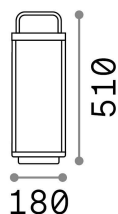

General info

Outdoor - Table lamps

Ean	8021696250885
Item	STARDUST TL H51
Installation	Table lamps
Guarantee	5 years
Gross weight	3.05 kg
Volume	0.019133 m ³

Technical info

Net weight	2.78 kg
Insulation class	III
Protection index	IP54
Compliance	CE
Operating temperature	0° ~ +40 °C
Dimmer	1, Dimmer on board
Power output	5 V DC
Battery	Integrated switch button Integrated USB socket YES (up to 7 h)
Power supply	Required, remoted, not included electronic charger out 5 vdc 1 a
Load resistance	IK06

Source info

Integrated source	Integrated LED module
Replaceable source	Replaceable (by qualified operators only)
Power	LED 3 W
Emission	Direct
Max consumption	max 3,00 W
Features LED	LED SMD
CCT LED	3000 K
Duration LED (t. 25°c)	20000 h
CRI	> 80
SDCM	3
Light beam	108°
Light beam flux	330 lm
Useful light flux	260 lm
Standby power	< 0.50 W
Bulb included	1 - E14 OLIVA 4W 3000K CRI80 SATIN