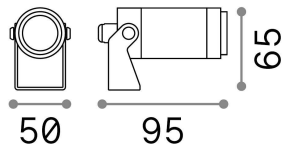

## Outdoor - Spotlights

<b>Ean</b>	8021696245041
<b>Item</b>	STARLIGHT PR 05.5W 4000K
<b>Installation</b>	Spotlights
<b>Guarantee</b>	5 years
<b>Gross weight</b>	0.35 kg
<b>Volume</b>	0.00045 m <sup>3</sup>

## Technical info

<b>Net weight</b>	0.28 kg
<b>Insulation class</b>	III
<b>Protection index</b>	IP68
<b>Compliance</b>	CE
<b>Operating temperature</b>	-15° ~ +45 °C
<b>Dimmer</b>	NO, On-Off
<b>Power output</b>	24 V DC
<b>Power supply</b>	Required, remoted, not included
<b>Load resistance</b>	IK07
<b>Adjustability</b>	YES
<b>Accessories not included</b>	Glare shielding cover, Waterproof connection, Ground fixing spike, Remote on-off driver