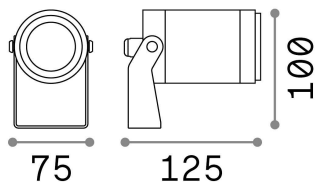

## Outdoor - Spotlights

<b>Ean</b>	8021696248387
<b>Item</b>	STARLIGHT PR 10.0W 3000K
<b>Installation</b>	Spotlights
<b>Guarantee</b>	5 years
<b>Gross weight</b>	1.23 kg
<b>Volume</b>	0.00144 m <sup>3</sup>

## Technical info

<b>Net weight</b>	0.95 kg
<b>Insulation class</b>	III
<b>Protection index</b>	IP68
<b>Compliance</b>	CE
<b>Operating temperature</b>	-15° ~ +45 °C
<b>Dimmer</b>	NO, On-Off
<b>Power output</b>	24 V DC
<b>Power supply</b>	Required, remoted, not included
<b>Load resistance</b>	IK07
<b>Adjustability</b>	YES
<b>Accessories not included</b>	Glare shielding cover, Waterproof connection, Ground fixing spike, Remote on-off driver