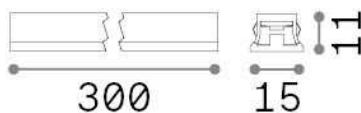

General info

Technical - Systems

Ean	8021696329468
Item	STICK ACCENT 06W
Installation	Systems
Guarantee	5 years
Gross weight	0.09 kg
Volume	0.000122 m ³

Technical info

Net weight	0.07 kg
Insulation class	III
Protection index	IP20
Compliance	CE
Operating temperature	0° ~ +40 °C
Dimmer	1, Phase-cut
Power output	48 V DC
Power supply	Required, remoted, not included Replaceable (by qualified operators only)
Accessories not included	Stick profile

Source info

Integrated source	Integrated LED module
Replaceable source	Replaceable (by qualified operators only)
Power	6 W
Emission	Direct
Max consumption	max 6,00 W
Features LED	LED SMD BRIDGELUX
CCT LED	3000 K
Duration LED (t. 25°C)	30000 h
CRI	> 90
Light beam	40°
Light beam flux	600 lm
Useful light flux	470 lm
Photobiological risk	1
Standby power	< 0.50 W