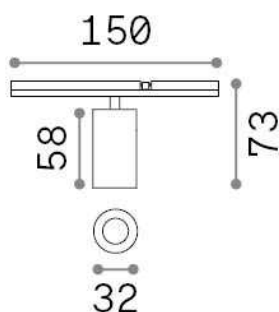

General info

Technical - Systems

Ean	8021696329529
Item	STICK TRACK SINGLE 05W
Installation	Systems
Guarantee	5 years
Gross weight	0.15 kg
Volume	0.000593 m ³

Technical info

Net weight	0.11 kg
Insulation class	III
Protection index	IP20
Compliance	CE
Operating temperature	0° ~ +40 °C
Dimmer	1, Phase-cut
Power output	48 V DC
Power supply	Required, remoted, not included Replaceable (by qualified operators only)
Accessories not included	Stick profile

Source info

Integrated source	Integrated LED module
Replaceable source	Replaceable (by qualified operators only)
Power	5 W
Emission	Direct
Max consumption	max 5,00 W
Features LED	LED COB BRIDGELUX
CCT LED	3000 K
Duration LED (t. 25°C)	30000 h
CRI	> 90
Light beam	30°
Light beam flux	470 lm
Useful light flux	320 lm
Photobiological risk	1
Standby power	< 0.50 W