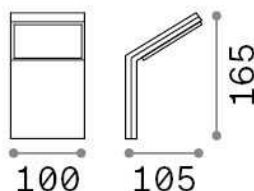

General info

Outdoor - Wall lamps

Ean	8021696246857
Item	STYLE AP ANTRACITE 3000K
Installation	Wall lamps
Guarantee	5 years
Gross weight	0.48 kg
Volume	0.00184 m ³

Technical info

Net weight	0.39 kg
Insulation class	I
Protection index	IP54
Compliance	CE
Operating temperature	-15° ~ +45 °C
Dimmer	NO, On-Off
Power output	100-240 V AC 50/60 Hz
Power supply	In-built, included Replaceable (by qualified operators only), electronic
Load resistance	IK06

Source info

Integrated source	Integrated LED module
Replaceable source	No
Power	9 W
Emission	Direct
Max consumption	max 9,00 W
Features LED	LED SMD
CCT LED	3000 K
Duration LED (t. 25°C)	30000 h
CRI	> 80
Light beam	120°
Light beam flux	1050 lm
Useful light flux	790 lm