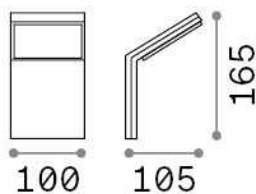

General info

Outdoor - Wall lamps

Ean	8021696322704
Item	STYLE AP COFFEE 3000K
Installation	Wall lamps
Guarantee	5 years
Gross weight	0.48 kg
Volume	0.00184 m ³

Technical info

Net weight	0.39 kg
Insulation class	I
Protection index	IP54
Compliance	CE
Operating temperature	-15° ~ +45 °C
Dimmer	NO, On-Off
Power output	100-240 V AC 50/60 Hz
Power supply	In-built, included Replaceable (by qualified operators only), electronic

Source info

Integrated source	Integrated LED module
Replaceable source	No
Power	9 W
Emission	Direct
Max consumption	max 9,00 W
Features LED	LED SMD
CCT LED	3000 K
Duration LED (t. 25°C)	30000 h
CRI	> 80
Light beam	120°
Light beam flux	1050 lm
Useful light flux	780 lm