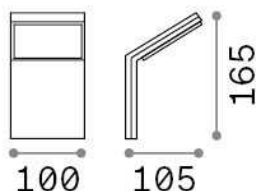

General info

Outdoor - Wall lamps

Ean	8021696322681
Item	STYLE AP COFFEE 4000K
Installation	Wall lamps
Guarantee	5 years
Gross weight	0.48 kg
Volume	0.00184 m ³

Technical info

Net weight	0.39 kg
Insulation class	I
Protection index	IP54
Compliance	CE
Operating temperature	-15° ~ +45 °C
Dimmer	NO, On-Off
Power output	100-240 V AC 50/60 Hz
Power supply	In-built, included Replaceable (by qualified operators only), electronic

Source info

Integrated source	Integrated LED module
Replaceable source	No
Power	9 W
Emission	Direct
Max consumption	max 9,00 W
Features LED	LED SMD
CCT LED	4000 K
Duration LED (t. 25°C)	30000 h
CRI	> 80
Light beam	120°
Light beam flux	1100 lm
Useful light flux	820 lm