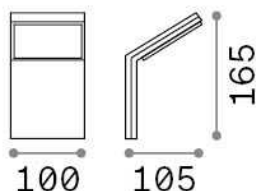

General info

Outdoor - Wall lamps

Ean	8021696322636
Item	STYLE AP NERO 3000K
Installation	Wall lamps
Guarantee	5 years
Gross weight	0.48 kg
Volume	0.00184 m ³

Technical info

Net weight	0.39 kg
Insulation class	I
Protection index	IP54
Compliance	CE
Operating temperature	-15° ~ +45 °C
Dimmer	NO, On-Off
Power output	100-240 V AC 50/60 Hz
Power supply	In-built, included Replaceable (by qualified operators only), electronic

Source info

Integrated source	Integrated LED module
Replaceable source	No
Power	9 W
Emission	Direct
Max consumption	max 9,00 W
Features LED	LED SMD
CCT LED	3000 K
Duration LED (t. 25°C)	30000 h
CRI	> 80
Light beam	120°
Light beam flux	1050 lm
Useful light flux	790 lm