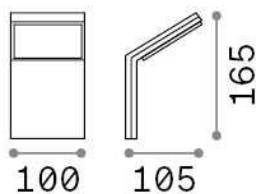

General info

Outdoor - Wall lamps

Ean	8021696322629
Item	STYLE AP NERO 4000K
Installation	Wall lamps
Guarantee	5 years
Gross weight	0.48 kg
Volume	0.00184 m ³

Technical info

Net weight	0.39 kg
Insulation class	I
Protection index	IP54
Compliance	CE
Operating temperature	-15° ~ +45 °C
Dimmer	NO, On-Off
Power output	100-240 V AC 50/60 Hz
Power supply	In-built, included Replaceable (by qualified operators only), electronic

Source info

Integrated source	Integrated LED module
Replaceable source	No
Power	9 W
Emission	Direct
Max consumption	max 9,00 W
Features LED	LED SMD
CCT LED	4000 K
Duration LED (t. 25°C)	30000 h
CRI	> 80
Light beam	120°
Light beam flux	1100 lm
Useful light flux	830 lm