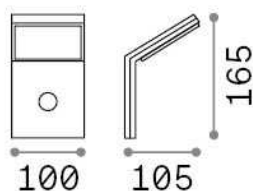

General info

Outdoor - Wall lamps

Ean	8021696269146
Item	STYLE AP SENSOR BIANCO 3000K
Installation	Wall lamps
Guarantee	5 years
Gross weight	0.48 kg
Volume	0.00184 m ³

Technical info

Net weight	0.4 kg
Insulation class	I
Protection index	IP54
Compliance	CE
Operating temperature	-15° ~ +45 °C
Dimmer	NO, On-Off, PIR Motion Sensor
Power output	100-240 V AC 50/60 Hz
Power supply	In-built, included Replaceable (by qualified operators only), electronic

Source info

Integrated source	Integrated LED module
Replaceable source	No
Power	9,5 W
Emission	Direct
Max consumption	max 9,50 W
Features LED	LED SMD
CCT LED	3000 K
Duration LED (t. 25°C)	30000 h
CRI	> 80
Light beam	120°
Light beam flux	1050 lm
Useful light flux	920 lm
Standby power	< 0.50 W