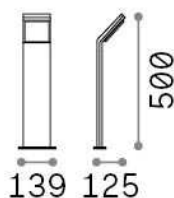

General info

Outdoor - Floor lamps

Ean	8021696322599
Item	STYLE PT H050 ANTRACITE 4000K
Installation	Floor lamps
Guarantee	5 years
Gross weight	1.02 kg
Volume	0.012167 m ³

Technical info

Net weight	1.02 kg
Insulation class	I
Protection index	IP54
Compliance	CE
Operating temperature	-15° ~ +45 °C
Dimmer	NO, On-Off
Power output	100-240 V AC 50/60 Hz
Power supply	In-built, included Replaceable (by qualified operators only), electronic

Source info

Integrated source	Integrated LED module
Replaceable source	No
Power	9 W
Emission	Direct
Max consumption	max 9,00 W
Features LED	LED SMD
CCT LED	4000 K
Duration LED (t. 25°C)	30000 h
CRI	> 80
Light beam	120°
Light beam flux	1100 lm
Useful light flux	830 lm