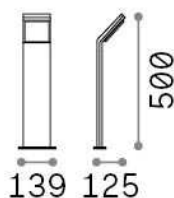

General info

Outdoor - Floor lamps

Ean	8021696318691
Item	STYLE PT H050 BIANCO 3000K
Installation	Floor lamps
Guarantee	5 years
Gross weight	1.02 kg
Volume	0.012167 m ³

Technical info

Net weight	1.02 kg
Insulation class	I
Protection index	IP54
Compliance	CE
Operating temperature	-15° ~ +45 °C
Dimmer	NO, On-Off
Power output	100-240 V AC 50/60 Hz
Power supply	In-built, included Replaceable (by qualified operators only), electronic

Source info

Integrated source	Integrated LED module
Replaceable source	No
Power	9 W
Emission	Direct
Max consumption	max 9,00 W
Features LED	LED SMD
CCT LED	3000 K
Duration LED (t. 25°C)	30000 h
CRI	> 80
Light beam	120°
Light beam flux	1050 lm
Useful light flux	920 lm