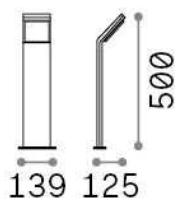

General info

Outdoor - Floor lamps

Ean	8021696322582
Item	STYLE PT H050 BIANCO 4000K
Installation	Floor lamps
Guarantee	5 years
Gross weight	1.02 kg
Volume	0.012167 m ³

Technical info

Net weight	1.02 kg
Insulation class	I
Protection index	IP54
Compliance	CE
Operating temperature	-15° ~ +45 °C
Dimmer	NO, On-Off
Power output	100-240 V AC 50/60 Hz
Power supply	In-built, included Replaceable (by qualified operators only), electronic

Source info

Integrated source	Integrated LED module
Replaceable source	No
Power	9 W
Emission	Direct
Max consumption	max 9,00 W
Features LED	LED SMD
CCT LED	4000 K
Duration LED (t. 25°C)	30000 h
CRI	> 80
Light beam	120°
Light beam flux	1100 lm
Useful light flux	960 lm