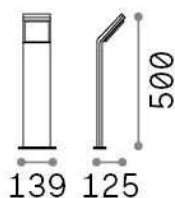

## Outdoor - Floor lamps

<b>Ean</b>	8021696322568
<b>Item</b>	STYLE PT H050 COFFEE 4000K
<b>Installation</b>	Floor lamps
<b>Guarantee</b>	5 years
<b>Gross weight</b>	1.02 kg
<b>Volume</b>	0.012167 m <sup>3</sup>