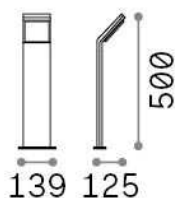

## Outdoor - Floor lamps

<b>Ean</b>	8021696322544
<b>Item</b>	STYLE PT H050 GRIGIO 4000K
<b>Installation</b>	Floor lamps
<b>Guarantee</b>	5 years
<b>Gross weight</b>	1.02 kg
<b>Volume</b>	0.012167 m <sup>3</sup>