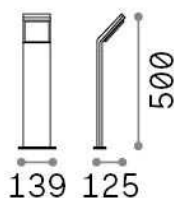

General info

Outdoor - Floor lamps

Ean	8021696322537
Item	STYLE PT H050 NERO 3000K
Installation	Floor lamps
Guarantee	5 years
Gross weight	1.02 kg
Volume	0.012167 m ³

Technical info

Net weight	1.02 kg
Insulation class	I
Protection index	IP54
Compliance	CE
Operating temperature	-15° ~ +45 °C
Dimmer	NO, On-Off
Power output	100-240 V AC 50/60 Hz
Power supply	In-built, included Replaceable (by qualified operators only), electronic

Source info

Integrated source	Integrated LED module
Replaceable source	No
Power	9 W
Emission	Direct
Max consumption	max 9,00 W
Features LED	LED SMD
CCT LED	3000 K
Duration LED (t. 25°C)	30000 h
CRI	> 80
Light beam	120°
Light beam flux	1050 lm
Useful light flux	790 lm